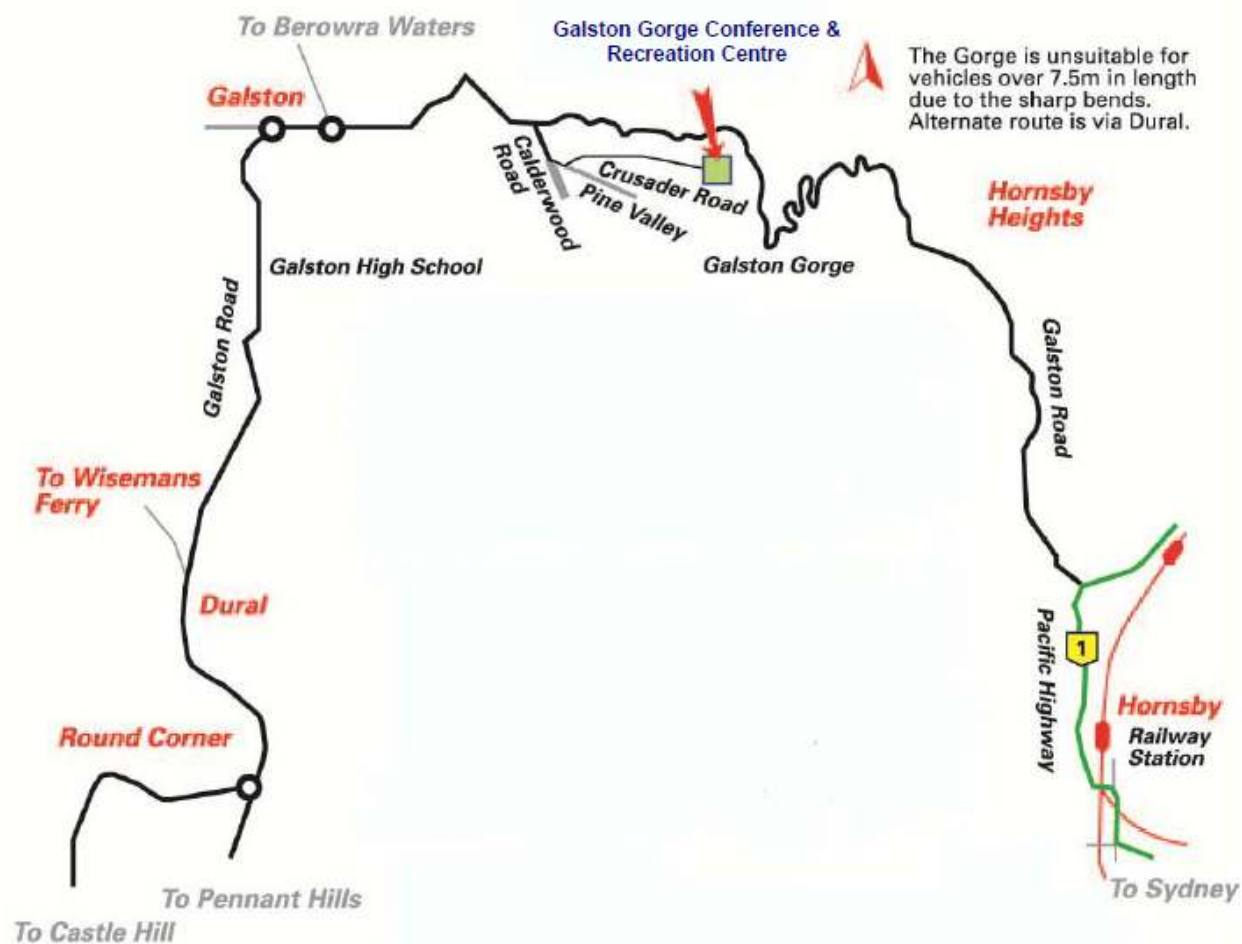

GALSTON LOCATION MAP & DIRECTIONS

8 Crusader Road
Galston NSW 2159
PH: (02) 9653 1676
www.crusaders.edu.au/centres

Directions from Hornsby

Follow the Pacific Highway through Hornsby and turn left into Galston Road approximately 2km past Hornsby Railway Station. Then proceed along Galston Road, through Galston Gorge and take the first turn left into Calderwood Road approximately 3km past the bridge. Turn left into Pine Valley Road and left again into Crusader Road. The Centre is situated at the very end of Crusader Road.

Directions from Round Corner

From the roundabout at the intersection of New Line Road and Old Northern Road, head north towards Wisemans Ferry. Turn right into Galston Road at the Dural shops and follow Galston Road through the Galston shopping centre. Approximately 0.5km from the top of Galston Gorge, turn right into Calderwood Road (signposted). Turn left into Pine Valley Road and left again into Crusader Road. The Centre is at the very end of the road.